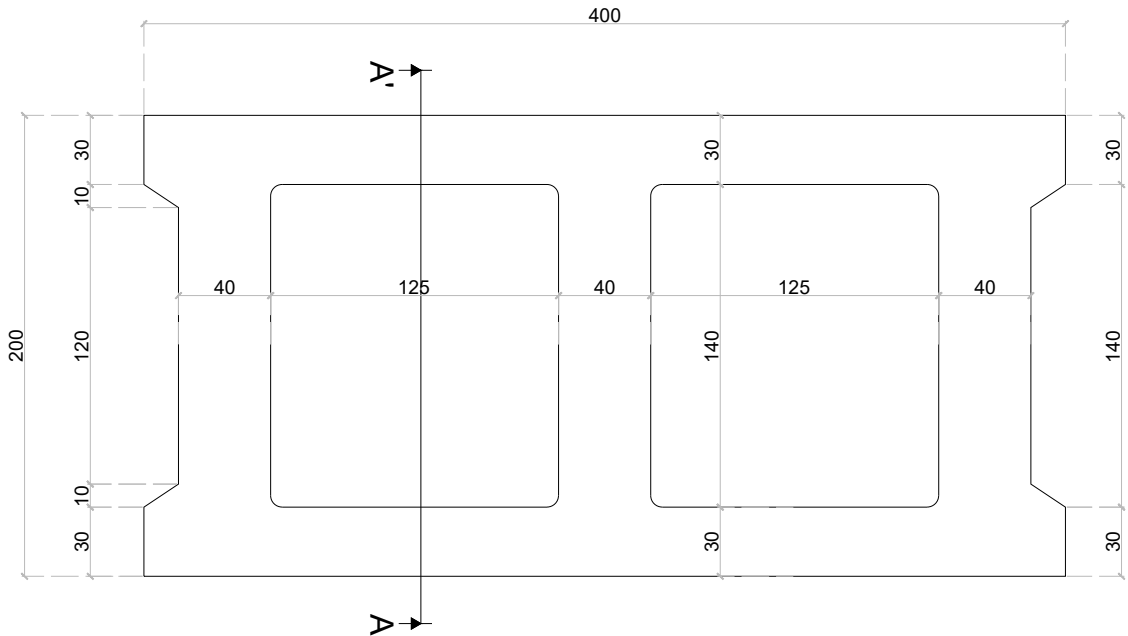

DB001

150X400X200 MM HEAVY BLOCK

STONE HEIGHT

150 MM

A'-A SECTION

DB002

200X400X200 MM HEAVY BLOCK

STONE HEIGHT

200 MM

A'-A SECTION