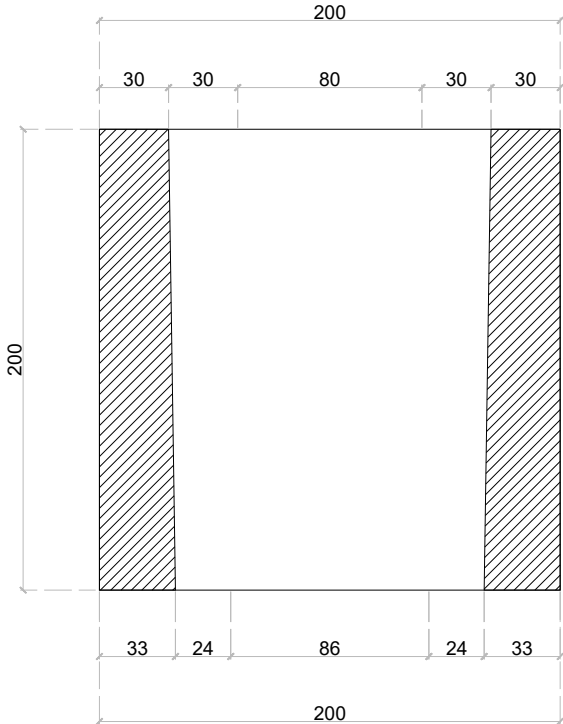

DB001

150X400X200 MM HEAVY BLOCK

STONE HEIGHT

150 MM

A'-A SECTION

DB002

200X400X200 MM HEAVY BLOCK

STONE HEIGHT

200 MM

A'-A SECTION