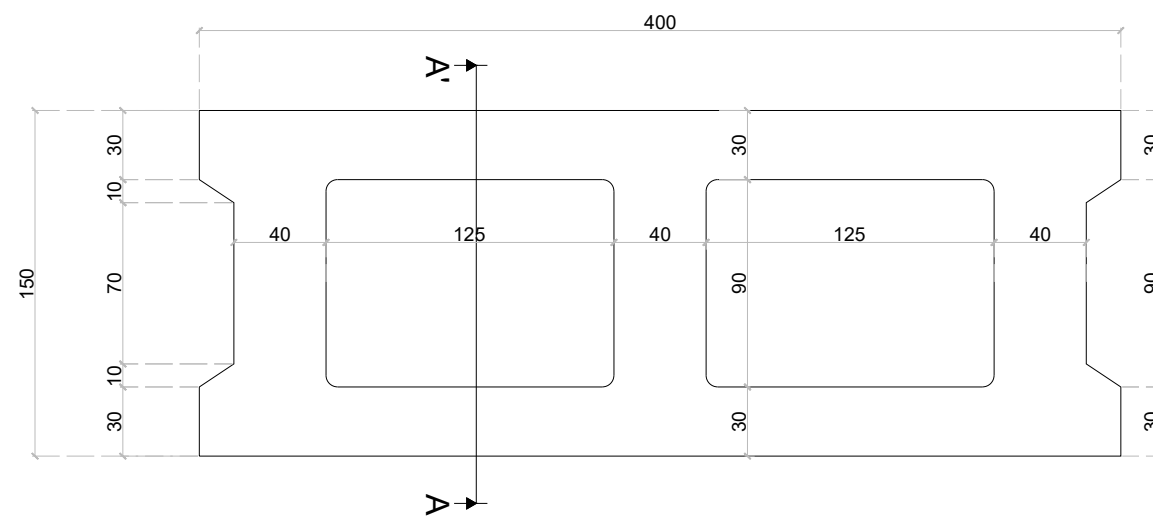

DB001

150X400X200 MM HEAVY BLOCK

STONE HEIGHT

150 MM

A'-A SECTION

DB002

200X400X200 MM HEAVY BLOCK

STONE HEIGHT

200 MM

A'-A SECTION