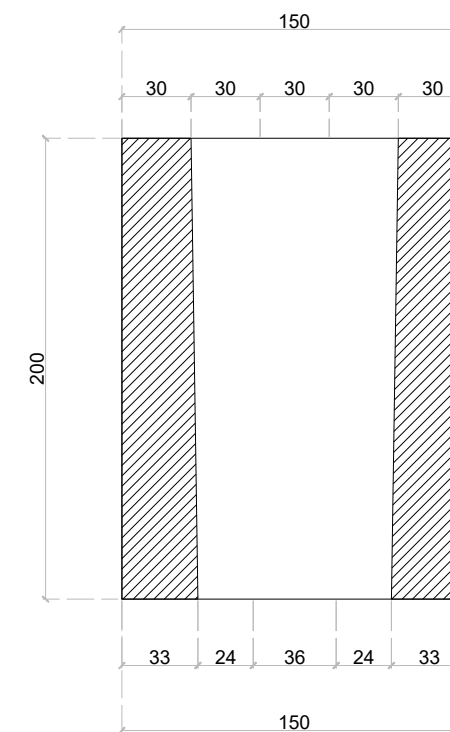

DB001

150X400X200 MM HEAVY BLOCK

STONE HEIGHT

150 MM

A'-A SECTION

DB002

200X400X200 MM HEAVY BLOCK

STONE HEIGHT

200 MM

A'-A SECTION