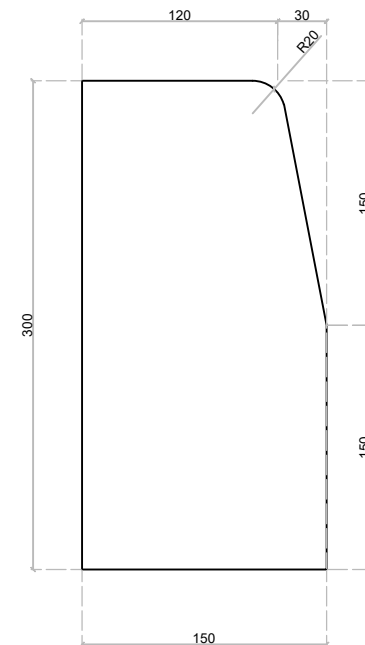

DT015

120/150X300X750 MM DROPPER KERBSTONE

STONE HEIGHT

300 MM

A'-A SECTION